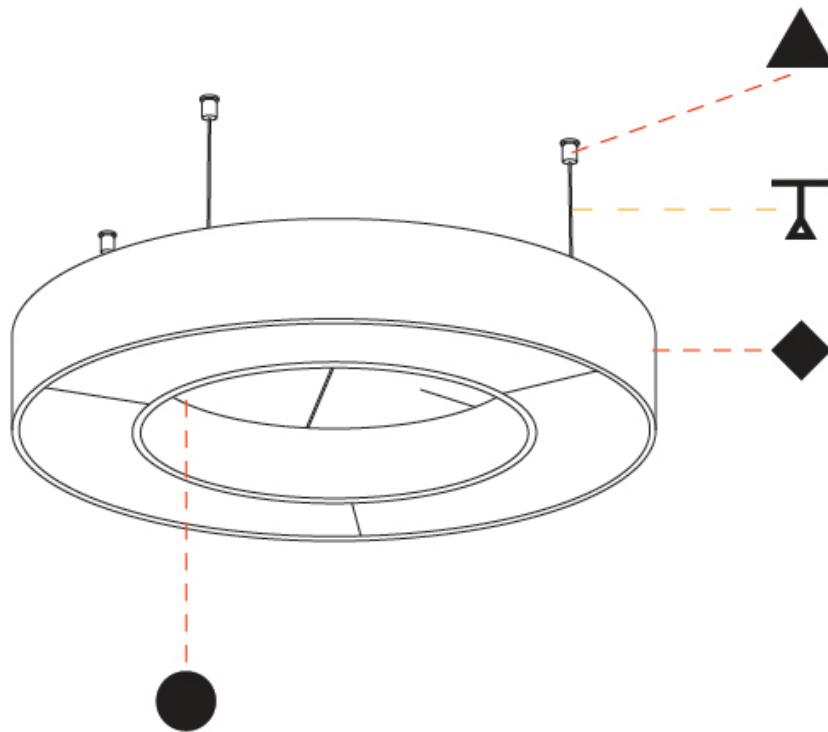

GLORIOUS ACOUSTIC SUSPENSION

A300718-

PROJECT	_____
TYPE	_____
SPECIFIER	_____
QUANTITY	_____
DATE	_____

A