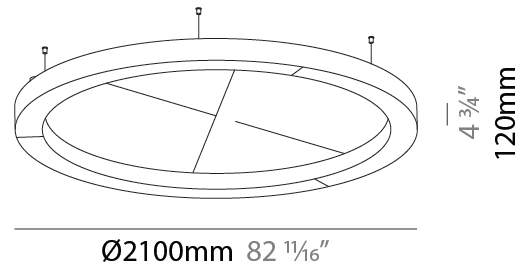

GENERAL

Series: Glorious Acoustic
Brand: Prolicht
Division: Architectural
Mounting Type: Suspension
Mounting Location: Ceiling
Subcategory: Acoustic

PHYSICAL

Shape: Round
Diameter (mm): 2100
Diameter (in): 82 11/16
Width (mm): 120
Width (in): 4 3/4
Light Distribution: Direct
Diffuser: [PMMA - Opal / Micro-Prism](#)
Fixture Finish: [SSR / BKV / CWI / CRY / HAB / UFT / ITA / RUA / FTG / MYG / LOD / PUS / FRO / FUP / KIA / POP / BLS / SPG / MEY / GOH / GUM / CHC / COM / ABZ / JAG / OBR / MOS / ROR](#)
Accent Finish: [ANC / ASH / BNA / BTC / BZE / CEL / EGG / EVG / FOG / FOS / FST / FUA / IRI / IRO / KHA / LIC / LIM / MER / MSN / MUS / ONX / PEA / PLU / POL / PPY / RAY / ROY / RST / STE / SWD / TAN / TAU](#)
Fixture Material: Aluminum
Cable Details: [2 000mm / 78 3/4" or 6 000mm / 236 1/4" Transparent Cable](#)

ELECTRICAL

Lamp Type: LED (Zhaga Standard)
Input Wattage (W): 102.8
Total Output Wattage (W): 94.6
Dimming: [Non-Dimmable](#)
Driver Included: Yes
Driver Location: Integrated
Driver Type: Constant Current - Universal
Driver Class: Class 2
Input Voltage (V): 120 - 277

LED

Color Temperature (°K): [2700 / 3000 / 3500 / 4000](#)
Max. Delivered Lumen (lm): 9554 / 9888 / 11611 / 10053
Nominal Lumen (lm): 13405 / 13874 / 16291 / 14105
CRI: >90 CRI
Lamp Life (hrs): 50000

OPTICAL

RATINGS AND CERTIFICATIONS

Certified By: CSA Certified to UL and CSA Standards
IP rating: IP20