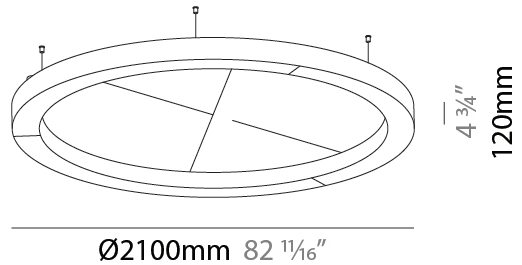

GENERAL

Series: Glorious Acoustic
Partner: Prolicht
Division: Architectural
Installation: Suspension
Product Type: Acoustic
Mounting Location: Ceiling
Light Distribution: Direct / Indirect

PHYSICAL

Shape: Round
Diameter (mm): 2100
Diameter (in): 82 11/16
Width (mm): 120
Width (in): 4 3/4
Diffuser: [PMMA - Opal / Micro-Prism](#)
Fixture Finish: [SSR / BKV / CWI / CRY / HAB / UFT / ITA / RUA / FTG / MYG / LOD / PUS / FRO / FUP / KIA / POP / BLS / SPG / MEY / GOH / CHC / COM / ABZ / JAG / OBR / MOS / ROR](#)
Acoustic Finish: [SFW / CYW / SEE / SYN / MTS / PMB / TTN / CYB / STO / DPE / BES / SHB / ARE / ANE / VRD / CRF](#)
Fixture Material: Aluminum
Primary Material: Acoustic
Cable Details: [2000mm / 78 3/4" or 6000mm / 236 1/4" Transparent Cable](#)

ELECTRICAL

Lamp Type: LED (Zhaga Standard)
Input Wattage (W): 162
Total Output Wattage (W): 147.3
Dimming: [Non-Dimmable](#)
Driver Included: Yes
Driver Location: Integrated
Driver Type: Constant Current - Universal
Driver Class: Class 2
Input Voltage (V): 120 - 277

LED

Color Temperature (°K): [2700 / 3000 / 3500 / 4000](#)
Max. Delivered Lumen (lm): Max 18647
Nominal Lumen (lm): Max 23951
CRI: >90 CRI
Lamp Life (hrs): 50000

OPTICAL

RATINGS AND CERTIFICATIONS

Certified By: CSA Certified to UL and CSA Standards
IP rating: IP20