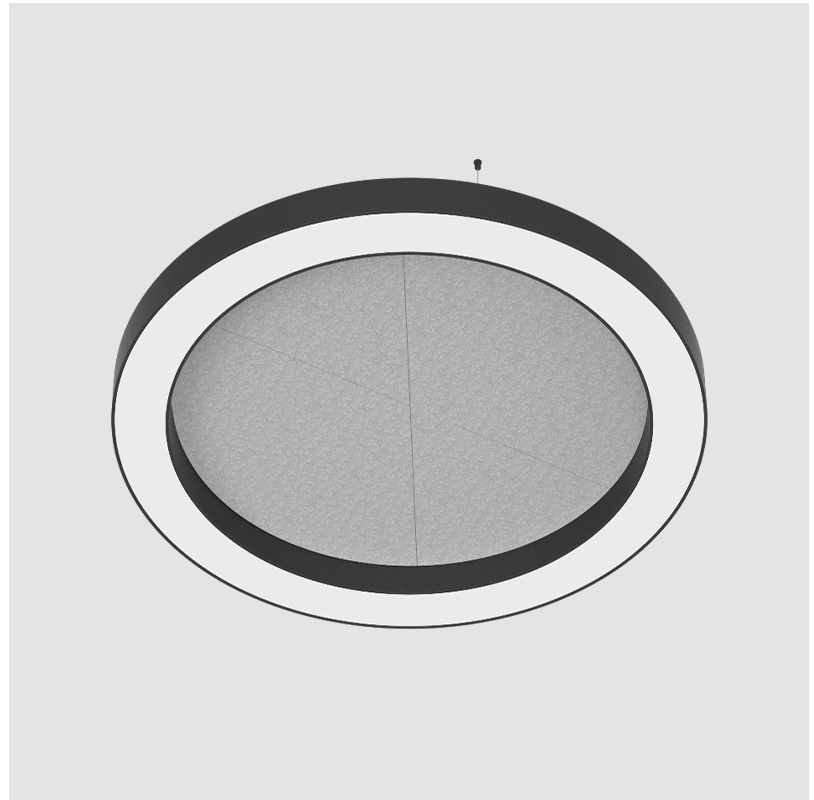

GENERAL

Series: Glorious Acoustic
Partner: Prolicht
Division: Architectural
Installation: Suspension
Product Type: Acoustic
Mounting Location: Ceiling
Light Distribution: Direct

PHYSICAL

Shape: Round
Diameter (mm): 950
Diameter (in): 37 3/8"
Width (mm): 120
Width (in): 4 3/4"
Diffuser: [PMMA - Opal / Micro-Prism](#)
Fixture Finish: [SSR / BKV / CWI / CRY / HAB / UFT / ITA / RUA / FTG / MYG / LOD / PUS / FRO / FUP / KIA / POP / BLS / SPG / MEY / GOH / CHC / COM / ABZ / JAG / OBR / MOS / ROR](#)
Acoustic Finish: [SFW / CYW / SEE / SYN / MTS / PMB / TTN / CYB / STO / DPE / BES / SHB / ARE / ANE / VRD / CRF](#)
Fixture Material: Aluminum
Primary Material: Acoustic
Cable Details: 2000mm / 78 3/4" or 6000mm / 236 1/4" Transparent Cable

ELECTRICAL

Lamp Type: LED (Zhaga Standard)
Input Wattage (W): 44
Total Output Wattage (W): 40
Dimming: [Tri-Mode (Non-Dimming and Phase Dimming (120Vac only) and 0-10V Dimming)](#)
Driver Included: Yes
Driver Location: Integrated
Driver Type: Constant Current - Universal
Driver Class: Class 2
Input Voltage (V): 120 - 277

LED

Color Temperature (°K): [2700 / 3000 / 3500 / 4000](#)
Max. Delivered Lumen (lm): 4947 / 5153 / 6051 / 5239
Nominal Lumen (lm): 5475 / 5946 / 6982 / 6045
CRI: >90 CRI
Lamp Life (hrs): 50000

OPTICAL

RATINGS AND CERTIFICATIONS

Certified By: CSA Certified to UL and CSA Standards
IP rating: IP20