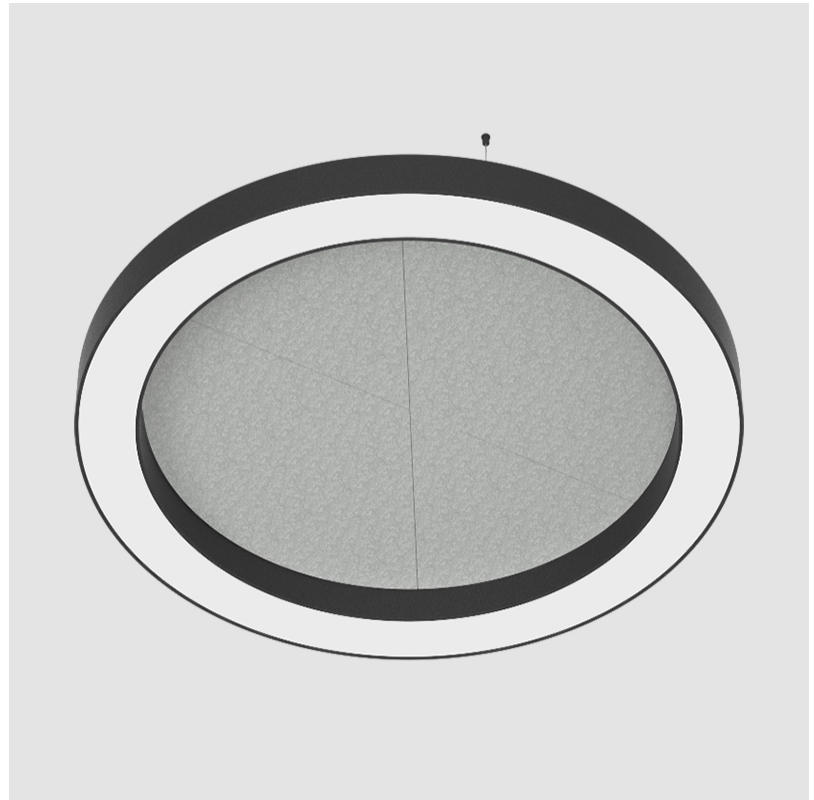

GENERAL

Series: Glorious Acoustic
Partner: Prolicht
Division: Architectural
Installation: Suspension
Product Type: Acoustic
Mounting Location: Ceiling
Light Distribution: Direct / Indirect

PHYSICAL

Shape: Round
Diameter (mm): 1550
Diameter (in): 61
Width (mm): 120
Width (in): 4 3/4
Diffuser: [PMMA - Opal / Micro-Prism](#)
Fixture Finish: [SSR / BKV / CWI / CRY / HAB / UFT / ITA / RUA / FTG / MYG / LOD / PUS / FRO / FUP / KIA / POP / BLS / SPG / MEY / GOH / CHC / COM / ABZ / JAG / OBR / MOS / ROR](#)
Acoustic Finish: [SFW / CYW / SEE / SYN / MTS / PMB / TTN / CYB / STO / DPE / BES / SHB / ARE / ANE / VRD / CRF](#)
Fixture Material: Aluminum
Primary Material: Acoustic
Cable Details: [2000mm / 78 3/4" or 6000mm / 236 1/4" Transparent Cable](#)

ELECTRICAL

Lamp Type: LED (Zhaga Standard)
Input Wattage (W): 110
Total Output Wattage (W): 100
Dimming: [Non-Dimmable](#)
Driver Included: Yes
Driver Location: Integrated
Driver Type: Constant Current - Universal
Driver Class: Class 2
Input Voltage (V): 120 - 277

LED

[Color Temperature (°K): 2700 / 3000 / 3500 / 4000](#)
Max. Delivered Lumen (lm): Max 12515
Nominal Lumen (lm): Max 16105
CRI: >90 CRI
Lamp Life (hrs): 50000

OPTICAL

RATINGS AND CERTIFICATIONS

Certified By: CSA Certified to UL and CSA Standards
IP rating: IP20