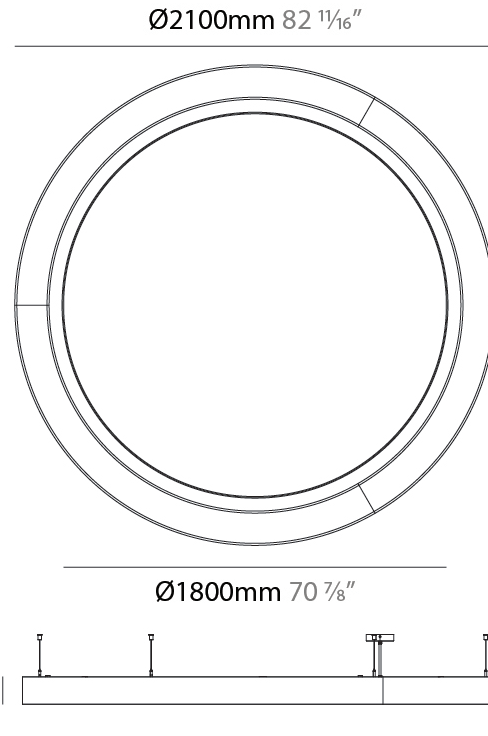

GENERAL

Series: Glorious Acoustic
Partner: Prolicht
Division: Architectural
Installation: Suspension
Product Type: Acoustic
Mounting Location: Ceiling
Light Distribution: Direct

PHYSICAL

Shape: Round
Length (mm): 2100
Length (in): 82 ¹¹/₁₆"
Width (mm): 120
Width (in): 4 ³/₄"
Diffuser: [PMMA - Opal / Micro-Prism](#)
Fixture Finish: [SSR / BKV / CWI / CRY / HAB / UFT / ITA / RUA / FTG / MYG / LOD / PUS / FRO / FUP / KIA / POP / BLS / SPG / MEY / GOH / CHC / COM / ABZ / JAG / OBR / MOS / ROR](#)
Acoustic Finish: [SFW / CYW / SEE / SYN / MTS / PMB / TTN / CYB / STO / DPE / BES / SHB / ARE / ANE / VRD / CRF](#)
Fixture Material: Aluminum
Primary Material: Acoustic
Cable Details: 2000mm / 78 3/4" or 6000mm / 236 1/4" Transparent Cable

ELECTRICAL

Lamp Type: LED (Zhaga Standard)
Input Wattage (W): 105
Total Output Wattage (W): 84 / 67.2 (3500K)
Dimming: [Phase Dimming / 0-10V Dimming / Matter Dimming](#)
Driver Included: Yes
Driver Location: Integrated
Driver Type: Constant Current - Universal
Driver Class: Class 2
Input Voltage (V): 120 - 277
Constant Current (MA): 350 / 700 (3500K)

LED

[Color Temperature (°K): 2700 / 3000 / 3500 / 4000](#)
Nominal Lumen (lm): Max 10,240
CRI: >90 CRI
Lamp Life (hrs): 50000

OPTICAL

RATINGS AND CERTIFICATIONS

Certified By: CSA Certified to UL and CSA Standards
IP rating: IP20