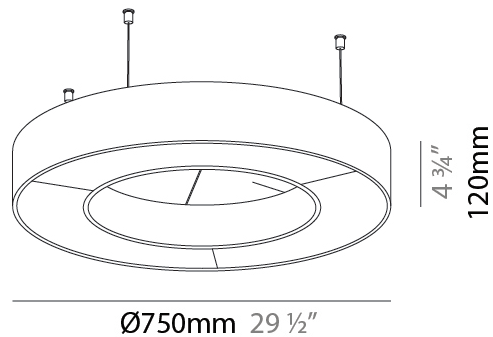

GENERAL

Series: Glorious Acoustic
Partner: Prolicht
Division: Architectural
Installation: Suspension
Product Type: Acoustic
Mounting Location: Ceiling
Light Distribution: Direct / Indirect

PHYSICAL

Shape: Round
Diameter (mm): 750
Diameter (in): 29 1/2"
Width (mm): 120
Width (in): 4 3/4"
Diffuser: [PMMA - Opal / Micro-Prism](#)
Fixture Finish: [SSR / BKV / CWI / CRY / HAB / UFT / ITA / RUA / FTG / MYG / LOD / PUS / FRO / FUP / KIA / POP / BLS / SPG / MEY / GOH / CHC / COM / ABZ / JAG / OBR / MOS / ROR](#)
Acoustic Finish: [SFW / CYW / SEE / SYN / MTS / PMB / TTN / CYB / STO / DPE / BES / SHB / ARE / ANE / VRD / CRF](#)
Fixture Material: Aluminum
Primary Material: Acoustic
Cable Details: [2000mm / 78 3/4" or 6000mm / 236 1/4" Transparent Cable](#)

ELECTRICAL

Lamp Type: LED (Zhaga Standard)
Input Wattage (W): 45.1
Total Output Wattage (W): 40
Dimming: [Tri-Mode (Non-Dimming and Phase Dimming (120Vac only) and 0-10V Dimming)](#)
Driver Included: Yes
Driver Location: Integrated
Driver Type: Constant Current - Universal
Driver Class: Class 2
Input Voltage (V): 120 - 277

LED

[Color Temperature (°K): 2700 / 3000 / 3500 / 4000](#)
Max. Delivered Lumen (lm): Max 4867
Nominal Lumen (lm): Max 6637
CRI: >90 CRI
Lamp Life (hrs): 50000

OPTICAL

RATINGS AND CERTIFICATIONS

Certified By: CSA Certified to UL and CSA Standards
IP rating: IP20