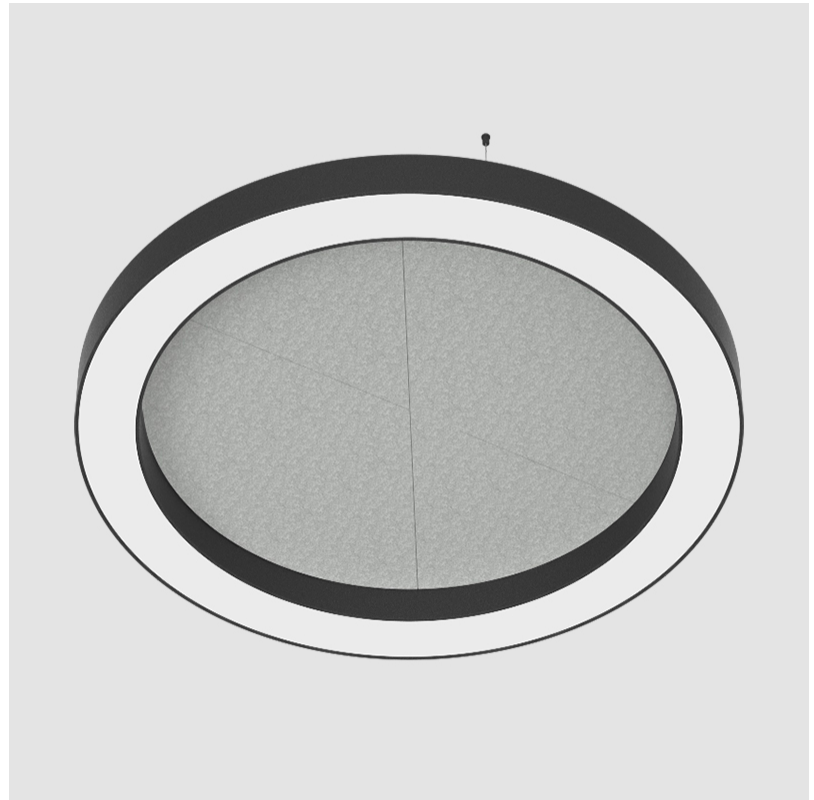

GENERAL

Series: Glorious Acoustic
Brand: Prolicht
Division: Architectural
Mounting Type: Suspension
Mounting Location: Ceiling
Subcategory: Acoustic

PHYSICAL

Shape: Round
Diameter (mm): 1550
Diameter (in): 61
Width (mm): 120
Width (in): 4 ¾
Light Distribution: Direct
Diffuser: PMMA - Opal / Micro-Prism
Fixture Finish: SSR / BKV / CWI / CRY / HAB / UFT / ITA / RUA / FTG / MYG / LOD / PUS / FRO / FUP / KIA / POP / BLS / SPG / MEY / GOH / GUM / CHC / COM / ABZ / JAG / OBR / MOS / ROR
Accent Finish: ANC / ASH / BNA / BTC / BZE / CEL / EGG / EVG / FOG / FOS / FST / FUA / IRI / IRO / KHA / LIC / LIM / MER / MSN / MUS / ONX / PEA / PLU / POL / PPY / RAY / ROY / RST / STE / SWD / TAN / TAU
Fixture Material: Aluminum
Cable Details: 2 000mm / 78 3/4" or 6 000mm / 236 1/4" Transparent Cable

ELECTRICAL

Lamp Type: LED (Zhaga Standard)
Input Wattage (W): 110
Total Output Wattage (W): 100
Dimming: Non-Dimmable
Driver Included: Yes
Driver Location: Integrated
Driver Type: Constant Current - Universal
Driver Class: Class 2
Input Voltage (V): 120 - 277

LED

Color Temperature (°K): 2700 / 3000 / 3500 / 4000
Max. Delivered Lumen (lm): Max 12515
Nominal Lumen (lm): Max 16105
CRI: >90 CRI
Lamp Life (hrs): 50000

OPTICAL

RATINGS AND CERTIFICATIONS

Certified By: CSA Certified to UL and CSA Standards
IP rating: IP20