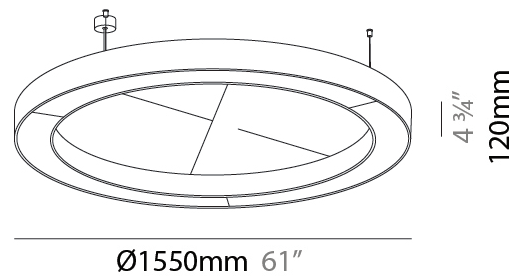

GENERAL

Series: Glorious Acoustic
Partner: Prolicht
Division: Architectural
Installation: Suspension
Product Type: Acoustic
Mounting Location: Ceiling
Light Distribution: Direct / Indirect

PHYSICAL

Shape: Round
Diameter (mm): 1550
Diameter (in): 61
Width (mm): 120
Width (in): 4 3/4
[Diffuser: PMMA - Opal / Micro-Prism](#)
[Fixture Finish: SSR / BKV / CWI / CRY / HAB / UFT / ITA / RUA / FTG / MYG / LOD / PUS / FRO / FUP / KIA / POP / BLS / SPG / MEY / GOH / CHC / COM / ABZ / JAG / OBR / MOS / ROR](#)
[Acoustic Finish: SFW / CYW / SEE / SYN / MTS / PMB / TTN / CYB / STO / DPE / BES / SHB / ARE / ANE / VRD / CRF](#)
Fixture Material: Aluminum
Primary Material: Acoustic
[Cable Details: 2000mm / 78 3/4" or 6000mm / 236 1/4" Transparent Cable](#)

ELECTRICAL

Lamp Type: LED (Zhaga Standard)
Input Wattage (W): 110
Total Output Wattage (W): 100
[Dimming: Non-Dimmable](#)
Driver Included: Yes
Driver Location: Integrated
Driver Type: Constant Current - Universal
Driver Class: Class 2
Input Voltage (V): 120 - 277

LED

[Color Temperature (°K): 2700 / 3000 / 3500 / 4000](#)
Max. Delivered Lumen (lm): Max 12515
Nominal Lumen (lm): Max 16105
CRI: >90 CRI
Lamp Life (hrs): 50000

OPTICAL

RATINGS AND CERTIFICATIONS

Certified By: CSA Certified to UL and CSA Standards
IP rating: IP20