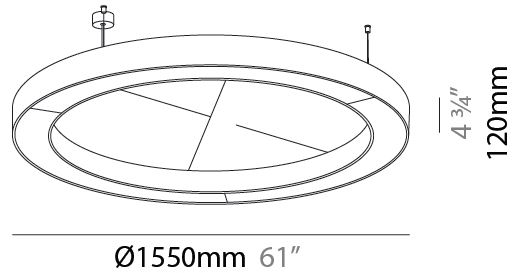

GENERAL

Series: Glorious Acoustic
Partner: Prolicht
Division: Architectural
Installation: Suspension
Product Type: Acoustic
Mounting Location: Ceiling
Light Distribution: Direct

PHYSICAL

Shape: Round
Diameter (mm): 1550
Diameter (in): 61
Width (mm): 120
Width (in): 4 3/4
Diffuser: PMMA - Opal / Micro-Prism
Fixture Finish: SSR / BKV / CWI / CRY / HAB / UFT / ITA / RUA / FTG / MYG / LOD / PUS / FRO / FUP / KIA / POP / BLS / SPG / MEY / GOH / CHC / COM / ABZ / JAG / OBR / MOS / ROR
Acoustic Finish: SFW / CYW / SEE / SYN / MTS / PMB / TTN / CYB / STO / DPE / BES / SHB / ARE / ANE / VRD / CRF
Fixture Material: Aluminum
Primary Material: Acoustic
Cable Details: 2000mm / 78 3/4" or 6000mm / 236 1/4" Transparent Cable

ELECTRICAL

Lamp Type: LED (Zhaga Standard)
Input Wattage (W): 73.4
Total Output Wattage (W): 66.3
Dimming: Non-Dimmable
Driver Included: Yes
Driver Location: Integrated
Driver Type: Constant Current - Universal
Driver Class: Class 2
Input Voltage (V): 120 - 277

LED

Color Temperature (°K): 2700 / 3000 / 3500 / 4000
Max. Delivered Lumen (lm): 6224 / 6442 / 7564 / 6549
Nominal Lumen (lm): 9575 / 9910 / 11636 / 10075
CRI: >90 CRI
Lamp Life (hrs): 50000

OPTICAL

RATINGS AND CERTIFICATIONS

Certified By: CSA Certified to UL and CSA Standards
IP rating: IP20