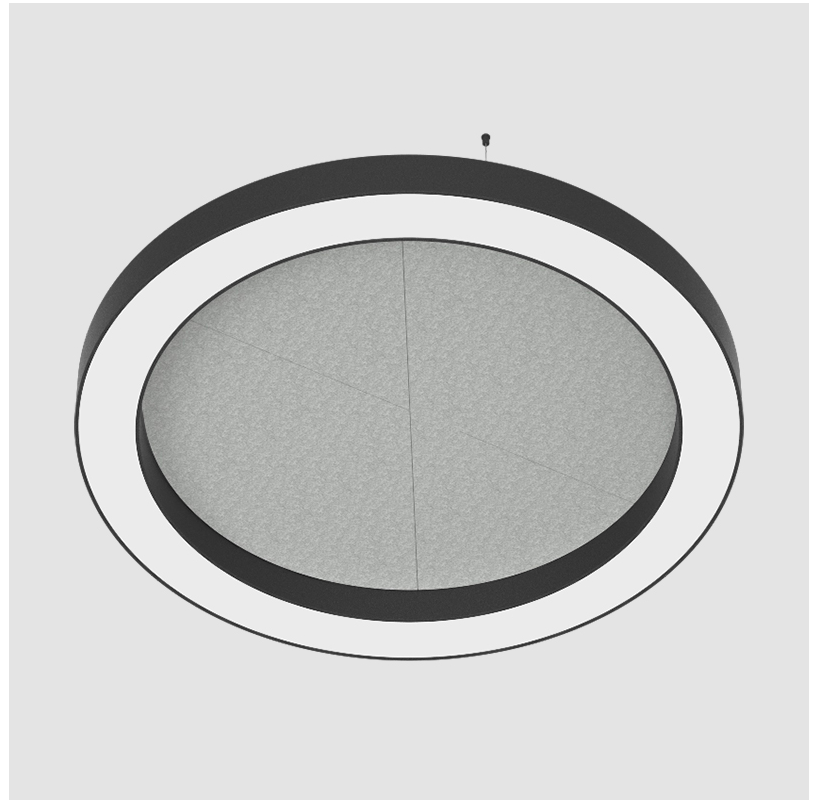

GENERAL

Series: Glorious Acoustic
Partner: Prolicht
Division: Architectural
Installation: Suspension
Product Type: Acoustic
Mounting Location: Ceiling
Light Distribution: Direct

PHYSICAL

Shape: Round
Diameter (mm): 1550
Diameter (in): 61
Width (mm): 120
Width (in): 4 3/4
Diffuser: PMMA - Opal / Micro-Prism
Fixture Finish: SSR / BKV / CWI / CRY / HAB / UFT / ITA / RUA / FTG / MYG / LOD / PUS / FRO / FUP / KIA / POP / BLS / SPG / MEY / GOH / CHC / COM / ABZ / JAG / OBR / MOS / ROR
Acoustic Finish: SFW / CYW / SEE / SYN / MTS / PMB / TTN / CYB / STO / DPE / BES / SHB / ARE / ANE / VRD / CRF
Fixture Material: Aluminum
Primary Material: Acoustic
Cable Details: 2000mm / 78 3/4" or 6000mm / 236 1/4" Transparent Cable

ELECTRICAL

Lamp Type: LED (Zhaga Standard)
Input Wattage (W): 73.4
Total Output Wattage (W): 66.3
Dimming: Non-Dimmable
Driver Included: Yes
Driver Location: Integrated
Driver Type: Constant Current - Universal
Driver Class: Class 2
Input Voltage (V): 120 - 277

LED

Color Temperature (°K): 2700 / 3000 / 3500 / 4000
Max. Delivered Lumen (lm): 6224 / 6442 / 7564 / 6549
Nominal Lumen (lm): 9575 / 9910 / 11636 / 10075
CRI: >90 CRI
Lamp Life (hrs): 50000

OPTICAL

RATINGS AND CERTIFICATIONS

Certified By: CSA Certified to UL and CSA Standards
IP rating: IP20