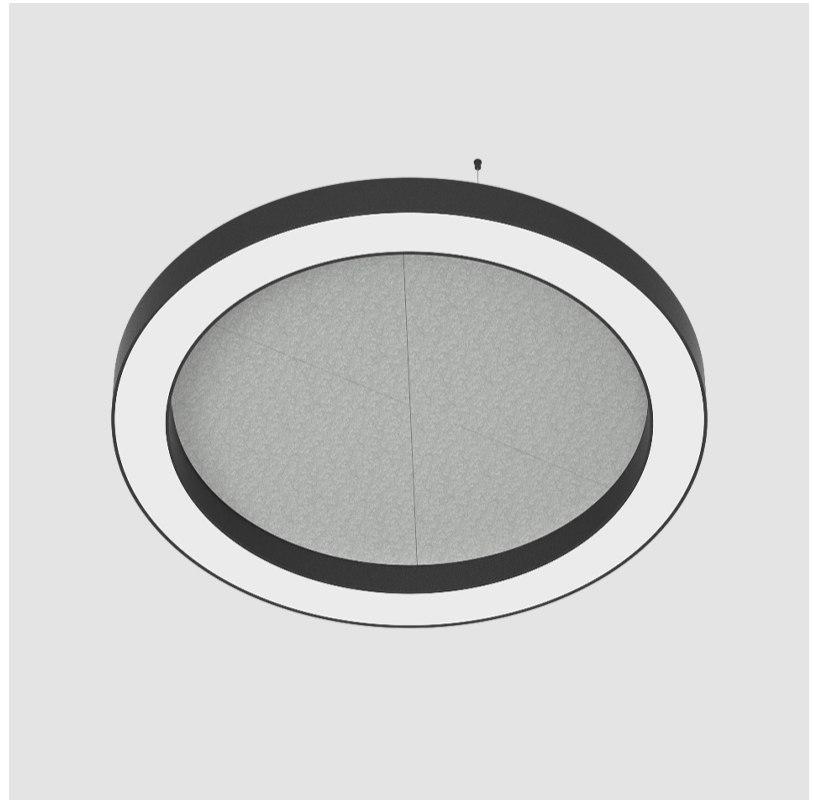

GENERAL

Series: Glorious Acoustic
Partner: Prolicht
Division: Architectural
Installation: Suspension
Product Type: Acoustic
Mounting Location: Ceiling
Light Distribution: Direct / Indirect

PHYSICAL

Shape: Round
Diameter (mm): 950
Diameter (in): 37 ³/₈
Width (mm): 120
Width (in): 4 ³/₄
Diffuser: PMMA - Opal / Micro-Prism
Fixture Finish: SSR / BKV / CWI / CRY / HAB / UFT / ITA / RUA / FTG / MYG / LOD / PUS / FRO / FUP / KIA / POP / BLS / SPG / MEY / GOH / CHC / COM / ABZ / JAG / OBR / MOS / ROR
Acoustic Finish: SFW / CYW / SEE / SYN / MTS / PMB / TTN / CYB / STO / DPE / BES / SHB / ARE / ANE / VRD / CRF
Fixture Material: Aluminum
Primary Material: Acoustic
Cable Details: 2000mm / 78 3/4" or 6000mm / 236 1/4" Transparent Cable

ELECTRICAL

Lamp Type: LED (Zhaga Standard)
Input Wattage (W): 64
Total Output Wattage (W): 58.2
Dimming: Tri-Mode (Non-Dimming and Phase Dimming (120Vac only) and 0-10V Dimming)
Driver Included: Yes
Driver Location: Integrated
Driver Type: Constant Current - Universal
Driver Class: Class 2
Input Voltage (V): 120 - 277

LED

Color Temperature (°K): 2700 / 3000 / 3500 / 4000
Max. Delivered Lumen (lm): Max 7331
Nominal Lumen (lm): Max 9535
CRI: >90 CRI
Lamp Life (hrs): 50000

OPTICAL

RATINGS AND CERTIFICATIONS

Certified By: CSA Certified to UL and CSA Standards
IP rating: IP20