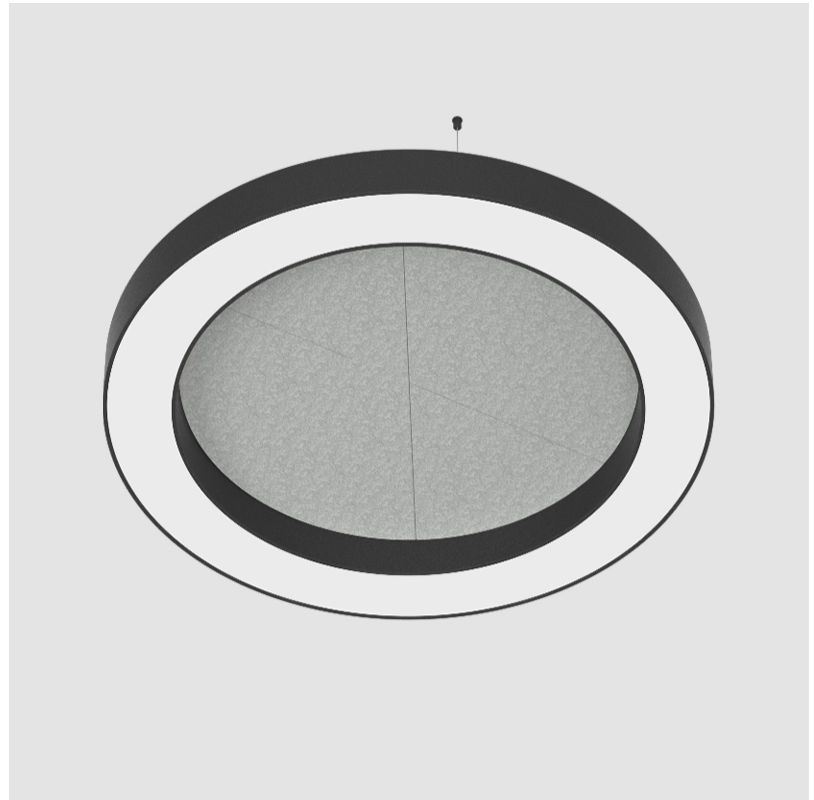

GENERAL

Series: Glorious Acoustic
Partner: Prolicht
Division: Architectural
Installation: Suspension
Product Type: Acoustic
Mounting Location: Ceiling
Light Distribution: Direct / Indirect

PHYSICAL

Shape: Round
Diameter (mm): 1250
Diameter (in): 49 ³/₁₆
Width (mm): 120
Width (in): 4 ³/₄
Diffuser: PMMA - Opal / Micro-Prism
Fixture Finish: SSR / BKV / CWI / CRY / HAB / UFT / ITA / RUA / FTG / MYG / LOD / PUS / FRO / FUP / KIA / POP / BLS / SPG / MEY / GOH / CHC / COM / ABZ / JAG / OBR / MOS / ROR
Acoustic Finish: SFW / CYW / SEE / SYN / MTS / PMB / TTN / CYB / STO / DPE / BES / SHB / ARE / ANE / VRD / CRF
Fixture Material: Aluminum
Primary Material: Acoustic
Cable Details: 2000mm / 78 3/4" or 6000mm / 236 1/4" Transparent Cable

ELECTRICAL

Lamp Type: LED (Zhaga Standard)
Input Wattage (W): 90
Total Output Wattage (W): 81.8
Dimming: Non-Dimmable
Driver Included: Yes
Driver Location: Integrated
Driver Type: Constant Current - Universal
Driver Class: Class 2
Input Voltage (V): 120 - 277

LED

Color Temperature (°K): 2700 / 3000 / 3500 / 4000
Max. Delivered Lumen (lm): Max 10240
Nominal Lumen (lm): Max 13319
CRI: >90 CRI
Lamp Life (hrs): 50000

OPTICAL

RATINGS AND CERTIFICATIONS

Certified By: CSA Certified to UL and CSA Standards
IP rating: IP20