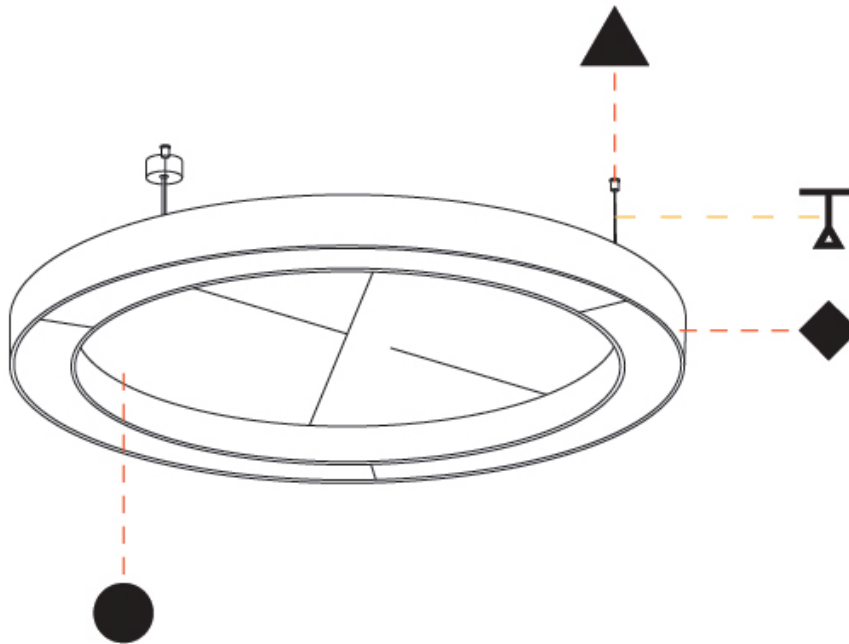

GLORIOUS ACOUSTIC SUSPENSION

A300721-

PROJECT	_____
TYPE	_____
SPECIFIER	_____
QUANTITY	_____
DATE	_____

A