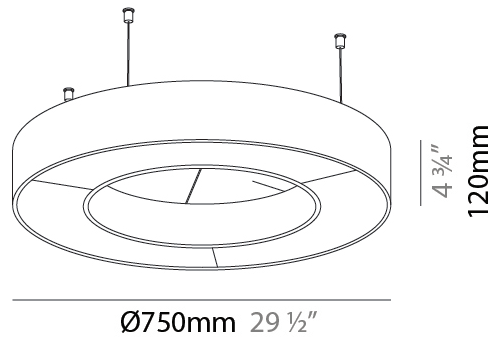

GENERAL

Series: Glorious Acoustic
Partner: Prolicht
Division: Architectural
Installation: Suspension
Product Type: Acoustic
Mounting Location: Ceiling
Light Distribution: Direct

PHYSICAL

Shape: Round
Diameter (mm): 750
Diameter (in): 29 1/2
Width (mm): 120
Width (in): 4 3/4
Diffuser: PMMA - Opal / Micro-Prism
Fixture Finish: SSR / BKV / CWI / CRY / HAB / UFT / ITA / RUA / FTG / MYG / LOD / PUS / FRO / FUP / KIA / POP / BLS / SPG / MEY / GOH / CHC / COM / ABZ / JAG / OBR / MOS / ROR
Acoustic Finish: SFW / CYW / SEE / SYN / MTS / PMB / TTN / CYB / STO / DPE / BES / SHB / ARE / ANE / VRD / CRF
Fixture Material: Aluminum
Primary Material: Acoustic
Cable Details: 2000mm / 78 3/4" or 6000mm / 236 1/4" Transparent Cable

ELECTRICAL

Lamp Type: LED (Zhaga Standard)
Input Wattage (W): 29.4
Total Output Wattage (W): 26.3
Dimming: Tri-Mode (Non-Dimming and Phase Dimming (120Vac only) and 0-10V Dimming)
Driver Included: Yes
Driver Location: Integrated
Driver Type: Constant Current - Universal
Driver Class: Class 2
Input Voltage (V): 120 - 277

LED

Color Temperature (°K): 2700 / 3000 / 3500 / 4000
Max. Delivered Lumen (lm): 2489 / 2577 / 3025 / 2620
Nominal Lumen (lm): 3830 / 3964 / 4655 / 4030
CRI: >90 CRI
Lamp Life (hrs): 50000

OPTICAL

RATINGS AND CERTIFICATIONS

Certified By: CSA Certified to UL and CSA Standards
IP rating: IP20