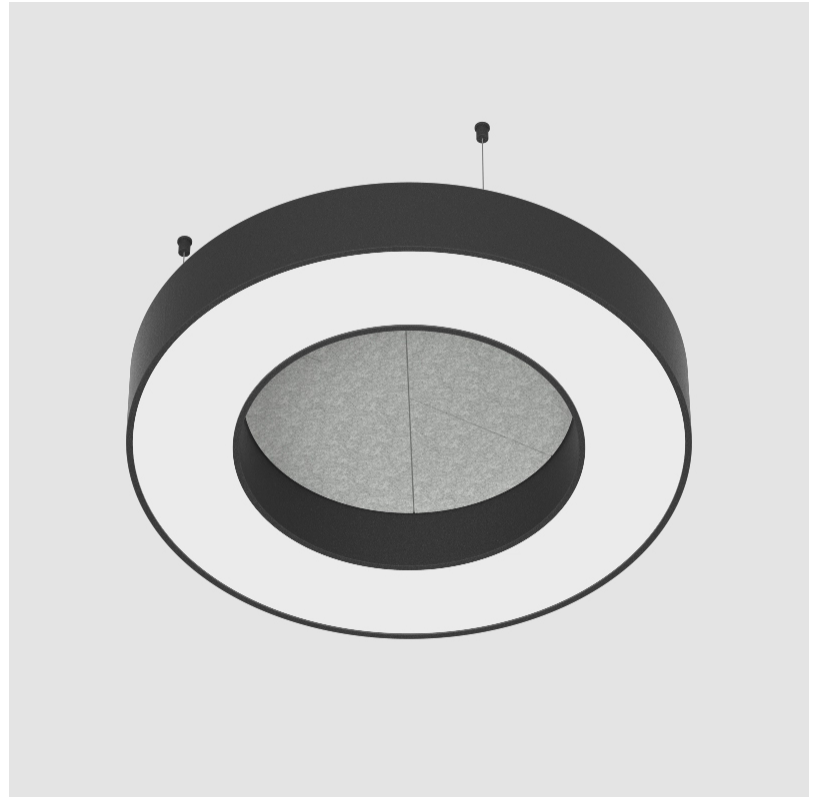

GENERAL

Series: Glorious Acoustic
Partner: Prolicht
Division: Architectural
Installation: Suspension
Product Type: Acoustic
Mounting Location: Ceiling
Light Distribution: Direct

PHYSICAL

Shape: Round
Diameter (mm): 750
Diameter (in): 29 1/2
Width (mm): 120
Width (in): 4 3/4
Diffuser: PMMA - Opal / Micro-Prism
Fixture Finish: SSR / BKV / CWI / CRY / HAB / UFT / ITA / RUA / FTG / MYG / LOD / PUS / FRO / FUP / KIA / POP / BLS / SPG / MEY / GOH / CHC / COM / ABZ / JAG / OBR / MOS / ROR
Acoustic Finish: SFW / CYW / SEE / SYN / MTS / PMB / TTN / CYB / STO / DPE / BES / SHB / ARE / ANE / VRD / CRF
Fixture Material: Aluminum
Primary Material: Acoustic
Cable Details: 2000mm / 78 3/4" or 6000mm / 236 1/4" Transparent Cable

ELECTRICAL

Lamp Type: LED (Zhaga Standard)
Input Wattage (W): 29.4
Total Output Wattage (W): 26.3
Dimming: Tri-Mode (Non-Dimming and Phase Dimming (120Vac only) and 0-10V Dimming)
Driver Included: Yes
Driver Location: Integrated
Driver Type: Constant Current - Universal
Driver Class: Class 2
Input Voltage (V): 120 - 277

LED

Color Temperature (°K): 2700 / 3000 / 3500 / 4000
Max. Delivered Lumen (lm): 2489 / 2577 / 3025 / 2620
Nominal Lumen (lm): 3830 / 3964 / 4655 / 4030
CRI: >90 CRI
Lamp Life (hrs): 50000

OPTICAL

RATINGS AND CERTIFICATIONS

Certified By: CSA Certified to UL and CSA Standards
IP rating: IP20