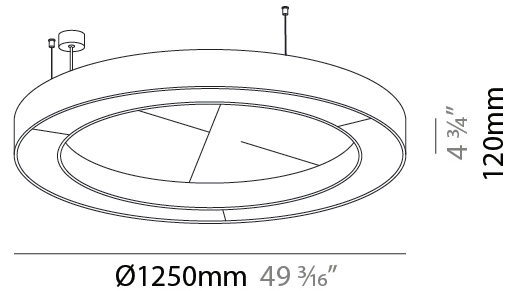

GENERAL

Series: Glorious Acoustic
Partner: Prolicht
Division: Architectural
Installation: Suspension
Product Type: Acoustic
Mounting Location: Ceiling
Light Distribution: Direct / Indirect

PHYSICAL

Shape: Round
Diameter (mm): 1250
Diameter (in): 49 ³/₁₆
Width (mm): 120
Width (in): 4 ³/₄
Diffuser: PMMA - Opal / Micro-Prism
Fixture Finish: SSR / BKV / CWI / CRY / HAB / UFT / ITA / RUA / FTG / MYG / LOD / PUS / FRO / FUP / KIA / POP / BLS / SPG / MEY / GOH / CHC / COM / ABZ / JAG / OBR / MOS / ROR
Acoustic Finish: SFW / CYW / SEE / SYN / MTS / PMB / TTN / CYB / STO / DPE / BES / SHB / ARE / ANE / VRD / CRF
Fixture Material: Aluminum
Primary Material: Acoustic
Cable Details: 2000mm / 78 3/4" or 6000mm / 236 1/4" Transparent Cable

ELECTRICAL

Lamp Type: LED (Zhaga Standard)
Input Wattage (W): 90
Total Output Wattage (W): 81.8
Dimming: Non-Dimmable
Driver Included: Yes
Driver Location: Integrated
Driver Type: Constant Current - Universal
Driver Class: Class 2
Input Voltage (V): 120 - 277

LED

Color Temperature (°K): 2700 / 3000 / 3500 / 4000
Max. Delivered Lumen (lm): Max 10240
Nominal Lumen (lm): Max 13319
CRI: >90 CRI
Lamp Life (hrs): 50000

OPTICAL

RATINGS AND CERTIFICATIONS

Certified By: CSA Certified to UL and CSA Standards
IP rating: IP20