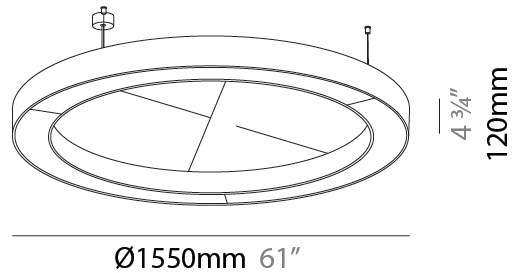

GENERAL

Series: Glorious Acoustic
Brand: Prolicht
Division: Architectural
Mounting Type: Suspension
Mounting Location: Ceiling
Subcategory: Acoustic

PHYSICAL

Shape: Round
Diameter (mm): 1550
Diameter (in): 61
Width (mm): 120
Width (in): 4 ¾
Light Distribution: Direct
Diffuser: PMMA - Opal / Micro-Prism
Fixture Finish: SSR / BKV / CWI / CRY / HAB / UFT / ITA / RUA / FTG / MYG / LOD / PUS / FRO / FUP / KIA / POP / BLS / SPG / MEY / GOH / GUM / CHC / COM / ABZ / JAG / OBR / MOS / ROR
Accent Finish: ANC / ASH / BNA / BTC / BZE / CEL / EGG / EVG / FOG / FOS / FST / FUA / IRI / IRO / KHA / LIC / LIM / MER / MSN / MUS / ONX / PEA / PLU / POL / PPY / RAY / ROY / RST / STE / SWD / TAN / TAU
Fixture Material: Aluminum
Cable Details: 2 000mm / 78 3/4" or 6 000mm / 236 1/4" Transparent Cable

ELECTRICAL

Lamp Type: LED (Zhaga Standard)
Input Wattage (W): 110
Total Output Wattage (W): 100
Dimming: Non-Dimmable
Driver Included: Yes
Driver Location: Integrated
Driver Type: Constant Current - Universal
Driver Class: Class 2
Input Voltage (V): 120 - 277

LED

Color Temperature (°K): 2700 / 3000 / 3500 / 4000
Max. Delivered Lumen (lm): Max 12515
Nominal Lumen (lm): Max 16105
CRI: >90 CRI
Lamp Life (hrs): 50000

OPTICAL

RATINGS AND CERTIFICATIONS

Certified By: CSA Certified to UL and CSA Standards
IP rating: IP20