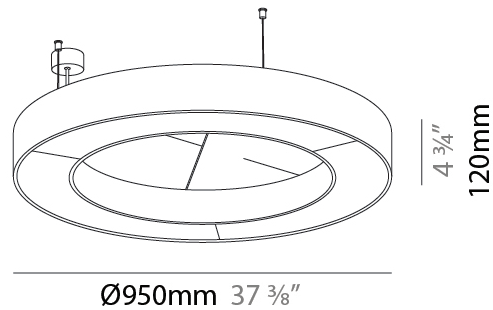

GENERAL

Series: Glorious Acoustic
Partner: Prolicht
Division: Architectural
Installation: Suspension
Product Type: Acoustic
Mounting Location: Ceiling
Light Distribution: Direct

PHYSICAL

Shape: Round
Diameter (mm): 950
Diameter (in): 37 3/8"
Width (mm): 120
Width (in): 4 3/4"
Diffuser: [PMMA - Opal / Micro-Prism](#)
Fixture Finish: [SSR / BKV / CWI / CRY / HAB / UFT / ITA / RUA / FTG / MYG / LOD / PUS / FRO / FUP / KIA / POP / BLS / SPG / MEY / GOH / CHC / COM / ABZ / JAG / OBR / MOS / ROR](#)
Acoustic Finish: [SFW / CYW / SEE / SYN / MTS / PMB / TTN / CYB / STO / DPE / BES / SHB / ARE / ANE / VRD / CRF](#)
Fixture Material: Aluminum
Primary Material: Acoustic
Cable Details: 2000mm / 78 3/4" or 6000mm / 236 1/4" Transparent Cable

ELECTRICAL

Lamp Type: LED (Zhaga Standard)
Input Wattage (W): 44
Total Output Wattage (W): 40
Dimming: [Tri-Mode (Non-Dimming and Phase Dimming (120Vac only) and 0-10V Dimming)](#)
Driver Included: Yes
Driver Location: Integrated
Driver Type: Constant Current - Universal
Driver Class: Class 2
Input Voltage (V): 120 - 277

LED

Color Temperature (°K): [2700 / 3000 / 3500 / 4000](#)
Max. Delivered Lumen (lm): 4947 / 5153 / 6051 / 5239
Nominal Lumen (lm): 5475 / 5946 / 6982 / 6045
CRI: >90 CRI
Lamp Life (hrs): 50000

OPTICAL

RATINGS AND CERTIFICATIONS

Certified By: CSA Certified to UL and CSA Standards
IP rating: IP20