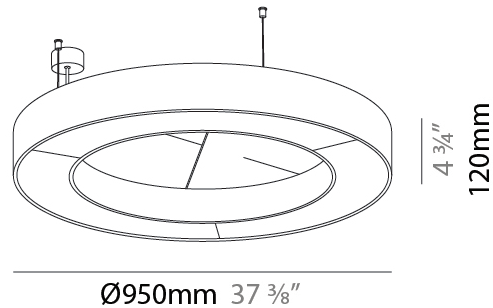

GENERAL

Series: Glorious Acoustic
Partner: Prolicht
Division: Architectural
Installation: Suspension
Product Type: Acoustic
Mounting Location: Ceiling
Light Distribution: Direct / Indirect

PHYSICAL

Shape: Round
Diameter (mm): 950
Diameter (in): 37 ³/₈
Width (mm): 120
Width (in): 4 ³/₄
Diffuser: PMMA - Opal / Micro-Prism
Fixture Finish: SSR / BKV / CWI / CRY / HAB / UFT / ITA / RUA / FTG / MYG / LOD / PUS / FRO / FUP / KIA / POP / BLS / SPG / MEY / GOH / CHC / COM / ABZ / JAG / OBR / MOS / ROR
Acoustic Finish: SFW / CYW / SEE / SYN / MTS / PMB / TTN / CYB / STO / DPE / BES / SHB / ARE / ANE / VRD / CRF
Fixture Material: Aluminum
Primary Material: Acoustic
Cable Details: 2000mm / 78 3/4" or 6000mm / 236 1/4" Transparent Cable

ELECTRICAL

Lamp Type: LED (Zhaga Standard)
Input Wattage (W): 64
Total Output Wattage (W): 58.2
Dimming: Tri-Mode (Non-Dimming and Phase Dimming (120Vac only) and 0-10V Dimming)
Driver Included: Yes
Driver Location: Integrated
Driver Type: Constant Current - Universal
Driver Class: Class 2
Input Voltage (V): 120 - 277

LED

Color Temperature (°K): 2700 / 3000 / 3500 / 4000
Max. Delivered Lumen (lm): Max 7331
Nominal Lumen (lm): Max 9535
CRI: >90 CRI
Lamp Life (hrs): 50000

OPTICAL

RATINGS AND CERTIFICATIONS

Certified By: CSA Certified to UL and CSA Standards
IP rating: IP20