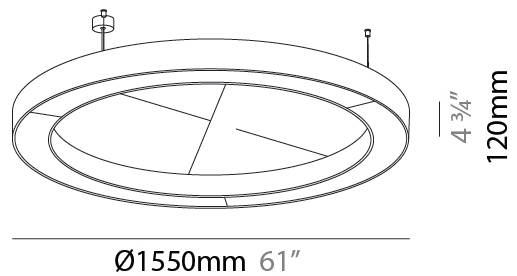

GENERAL

Series: Glorious Acoustic
Partner: Prolicht
Division: Architectural
Installation: Suspension
Product Type: Acoustic
Mounting Location: Ceiling
Light Distribution: Direct / Indirect

PHYSICAL

Shape: Round
Diameter (mm): 1550
Diameter (in): 61
Width (mm): 120
Width (in): 4 3/4
Diffuser: [PMMA - Opal / Micro-Prism](#)
Fixture Finish: [SSR / BKV / CWI / CRY / HAB / UFT / ITA / RUA / FTG / MYG / LOD / PUS / FRO / FUP / KIA / POP / BLS / SPG / MEY / GOH / CHC / COM / ABZ / JAG / OBR / MOS / ROR](#)
Acoustic Finish: [SFW / CYW / SEE / SYN / MTS / PMB / TTN / CYB / STO / DPE / BES / SHB / ARE / ANE / VRD / CRF](#)
Fixture Material: Aluminum
Primary Material: Acoustic
Cable Details: [2000mm / 78 3/4" or 6000mm / 236 1/4" Transparent Cable](#)

ELECTRICAL

Lamp Type: LED (Zhaga Standard)
Input Wattage (W): 110
Total Output Wattage (W): 100
Dimming: [Non-Dimmable](#)
Driver Included: Yes
Driver Location: Integrated
Driver Type: Constant Current - Universal
Driver Class: Class 2
Input Voltage (V): 120 - 277

LED

[Color Temperature (°K): 2700 / 3000 / 3500 / 4000](#)
Max. Delivered Lumen (lm): Max 12515
Nominal Lumen (lm): Max 16105
CRI: >90 CRI
Lamp Life (hrs): 50000

OPTICAL

RATINGS AND CERTIFICATIONS

Certified By: CSA Certified to UL and CSA Standards
IP rating: IP20